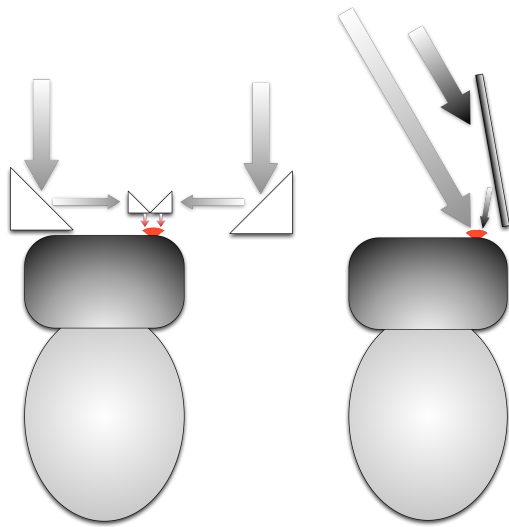

Portable Architectural Design

Correct figures

Figure 1: Different users with the device.

Figure 6: Four different map styles from the center of Cologne, Germany.

Figure 2: Conceptual diagram of two different single lens viewer, a solution with 4 prism, and another solution with only one mirror.

Figure 4: Results of the single lens viewers, on the left the solution with only one mirror, on the right the solution with 4 prism,

Figure 5: Map on the dual display and with the user interface.

Figure 7: Simple shapes drawn on different map styles.

Figure 7: Prototype mask with camera feed and augmented sphere,

Figure 8: Blending techniques with the augmented sphere on the dual display.